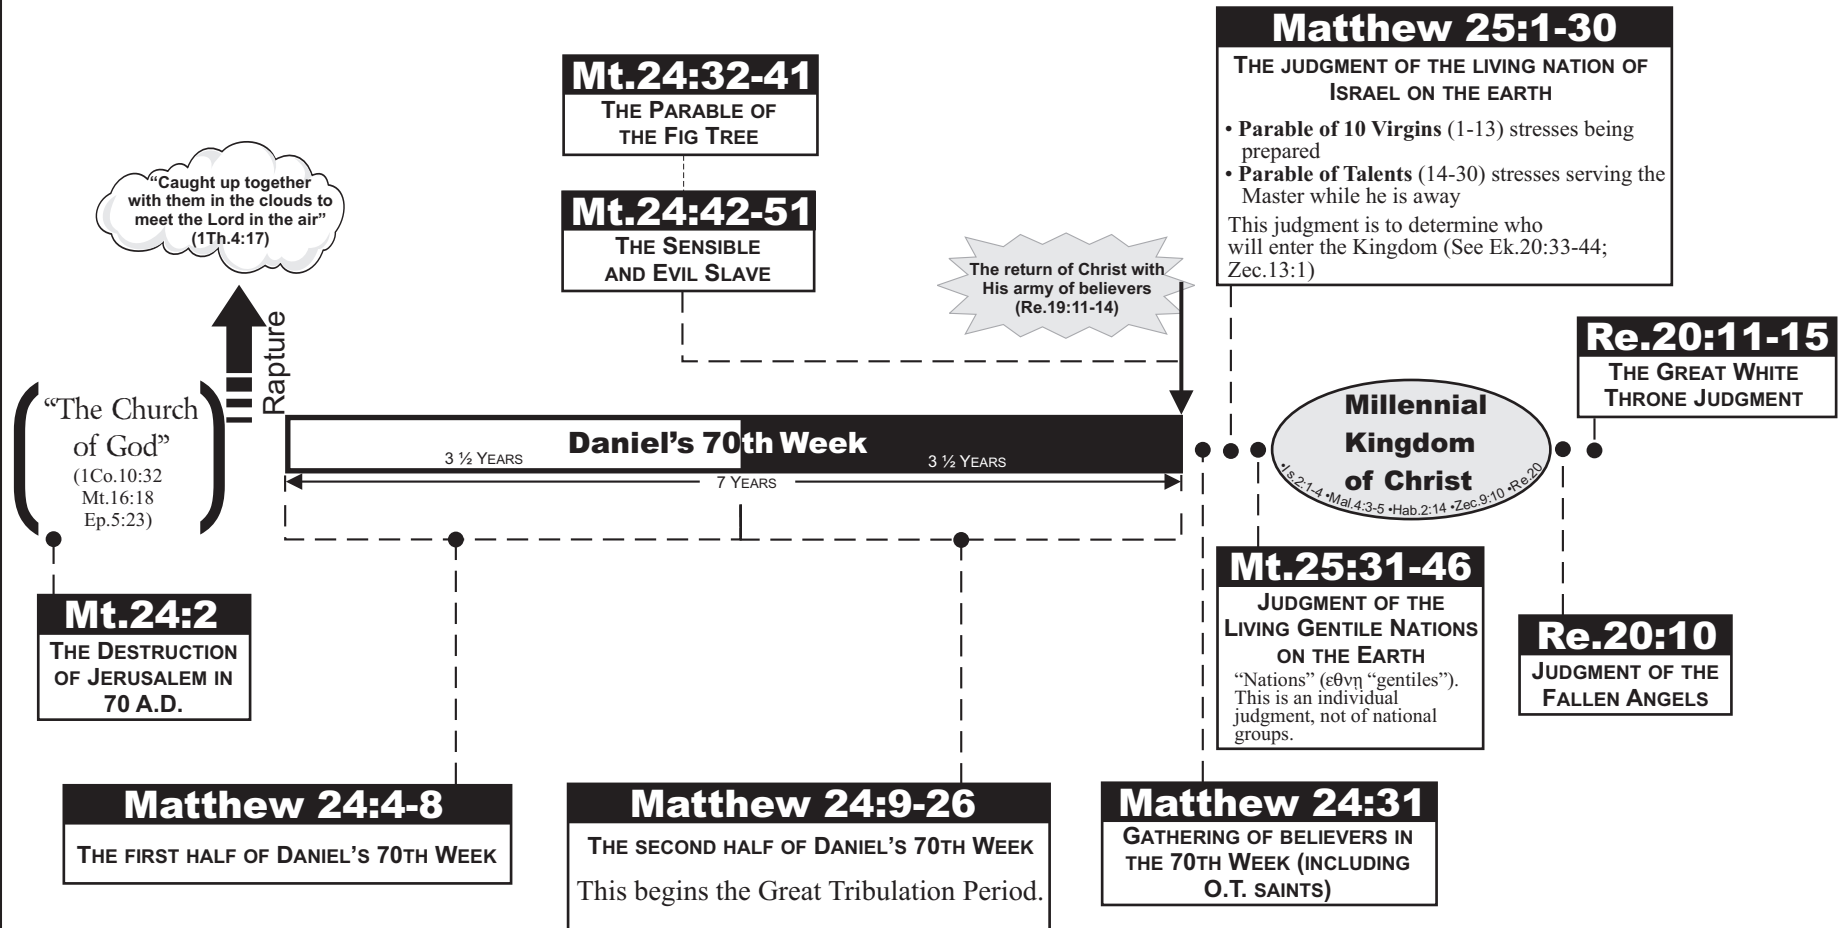

MATTHEW 24-25 CHRONOLOGY

The Disciples Question: "Tell us, when will these things be, and what will be the sign of Your coming, and of the end of the age?" (Mt.24:3)

Mt.24, in context, clearly points to coming judgment. Mt.25 gives further details of the judgments.