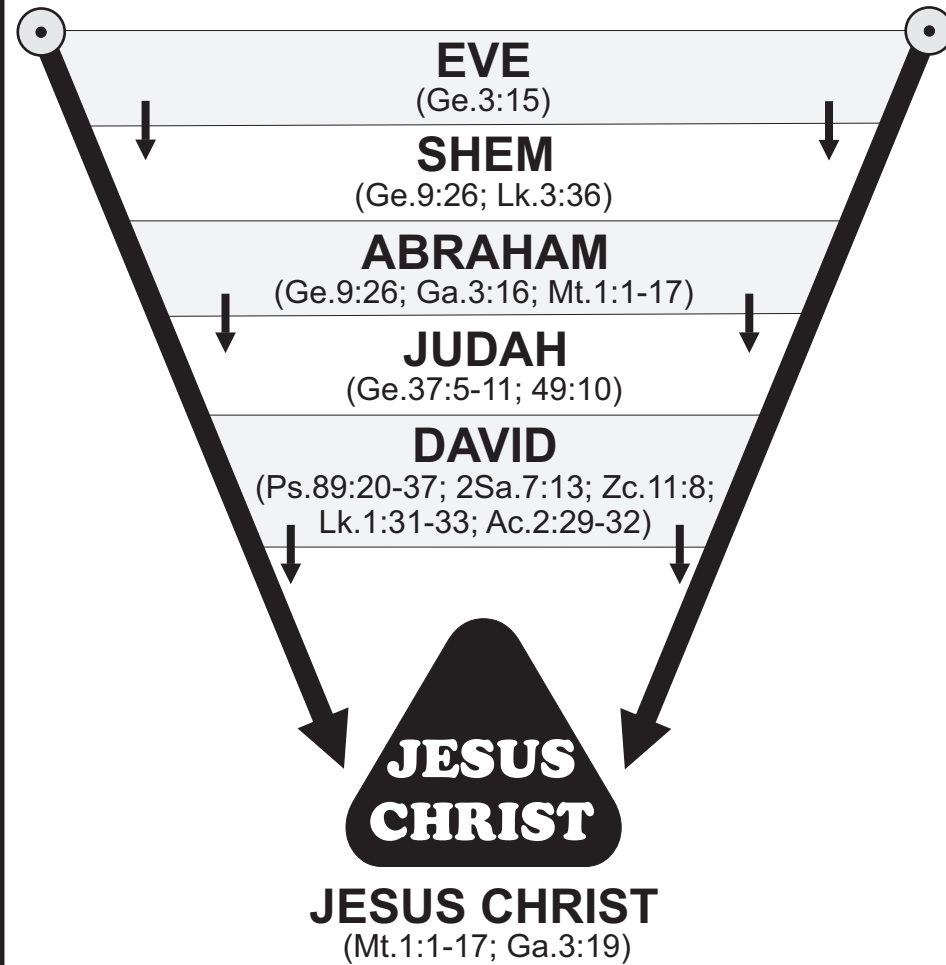

# God's Line of Promise

With each of God's promise toward the Redeemer the line is narrowed further making the fulfillment of these prophecies precisely and ultimately point to Jesus Christ. Christ means "the anointed" and is synonymous with the Hebrew Messiah. It was an ancient custom for high offices to anoint them with oil.